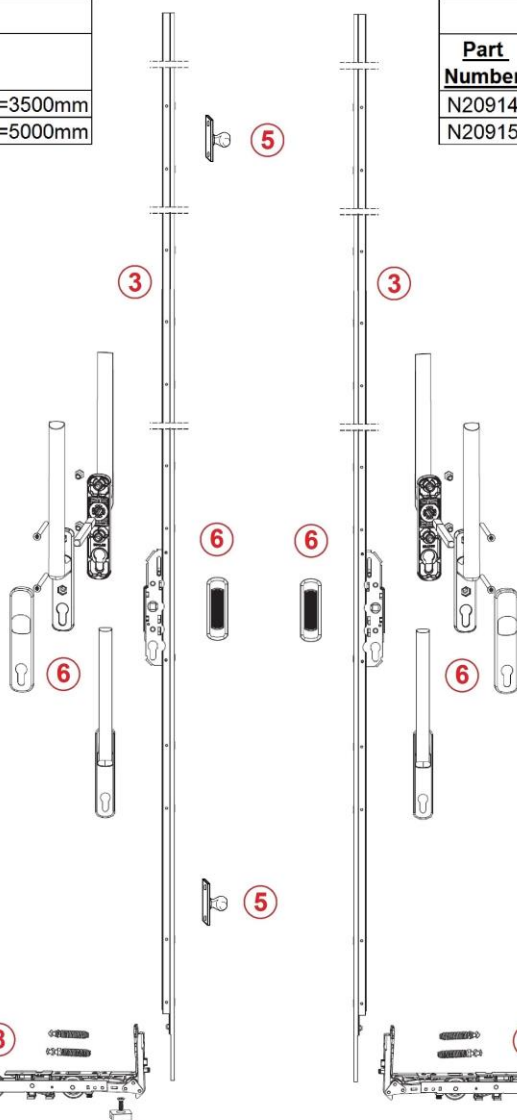

8	103065	Roller Pack 300 kg with Brushes
9	103071	Additional Roller Pack 400 kg
10	103060	Locking Bolt HS 300/400, Silver (Optional)