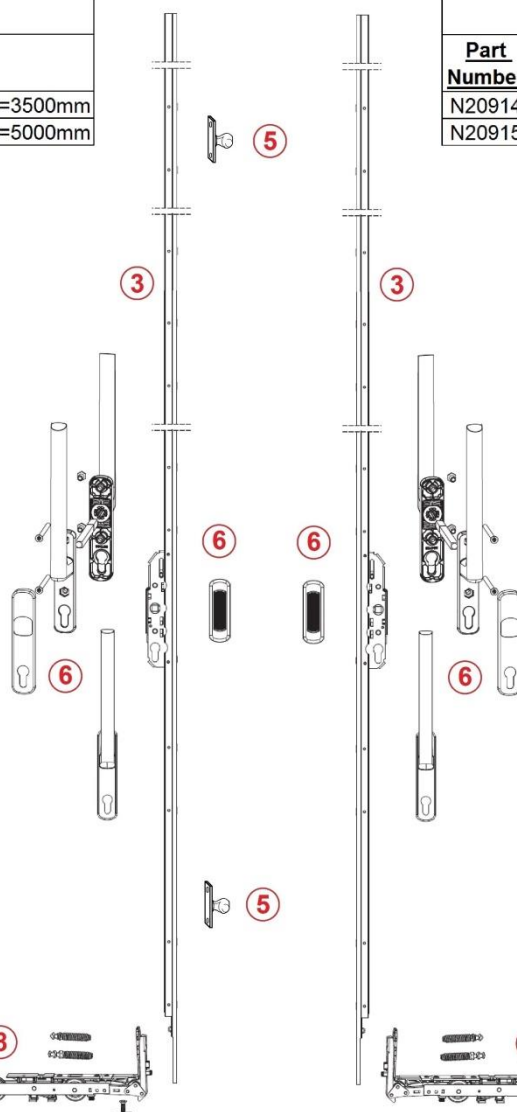

8	103065	Roller Pack 300 kg with Brushes
9	103071	Additional Roller Pack 400 kg
10	103060	Locking Bolt HS 300/400, Silver (Optional)